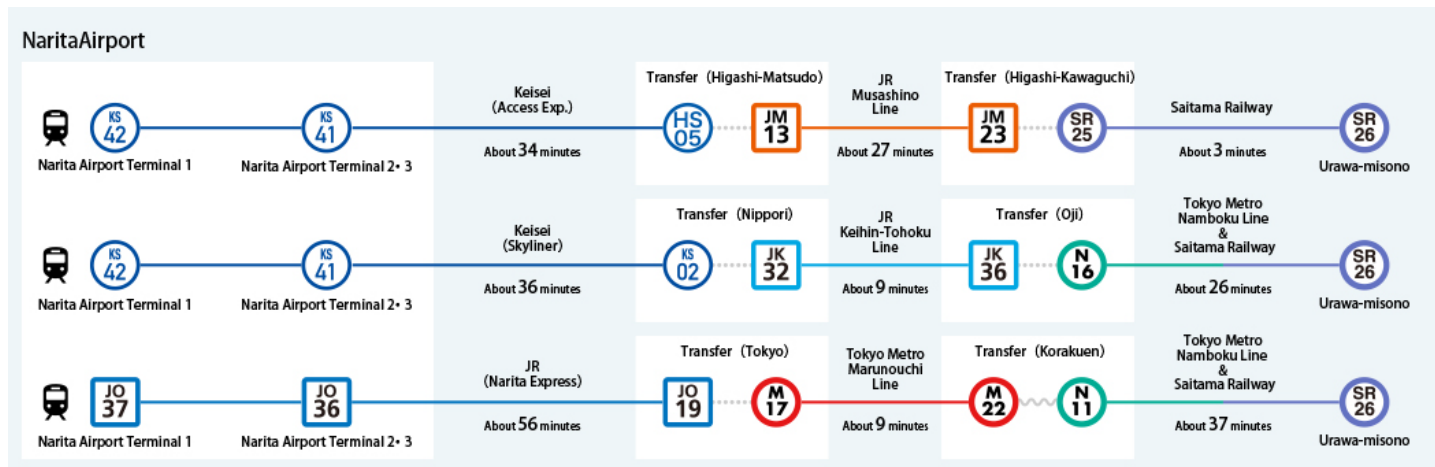

Access from Narita Airport to Urawa-misono Station

..... Transfer (Exit the gate)

~~~~~ Transfer (Do not exit the gate)